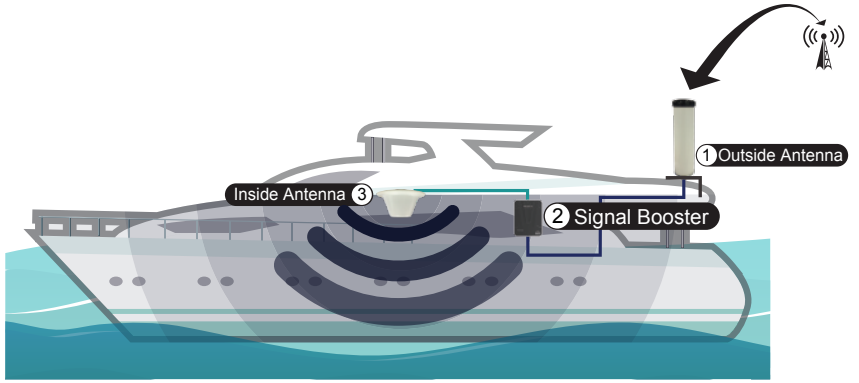

Yacht Cellular Signal Booster

Stop dropped calls. Ensure your connection.

VOLTEX 50 Yacht PLUS

American Booster's VOLTEX 50 Yacht PLUS provides an advanced solution for boosting your signal and increasing your data speeds anytime, anywhere.

2-Year Warranty

How It Works

Receives Signal

The outside antenna receives voice and data signals from a nearby cell tower.

Boosts Signal

The booster amplifies the outside signals and sends them to the inside antenna.

Distributes Signal

The inside antenna distributes the boosted signals throughout your yacht and provides better cellular coverage and faster data speeds.

Anytime, Anywhere Boost Your Cell Bars. Stay Connected.

American Booster's Benefits

- Improves Voice Signals
- Reduces Dropped Calls
- Boosts Data Speeds
- No Additional Monthly Fee
- Environmentally Friendly
- Supports Multiple Users
- Extends Phone-Battery Life
- 3G, 4G, LTE Coverage
- Easy Installation