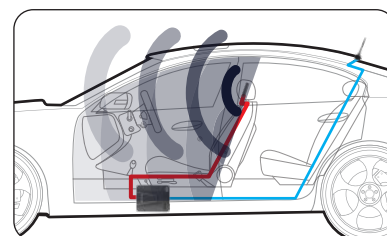

2-Year Warranty

How It Works

Receives Signal

The outside antenna receives voice and data signals from a nearby cell tower.

Boosts Signal

The booster amplifies the outside signals and sends them to the inside antenna.

Distributes Signal

The inside antenna distributes the boosted signals throughout your vehicle and provides better cellular coverage and faster data speeds.

Anytime, Anywhere Boost Your Cell Bars. Stay Connected.