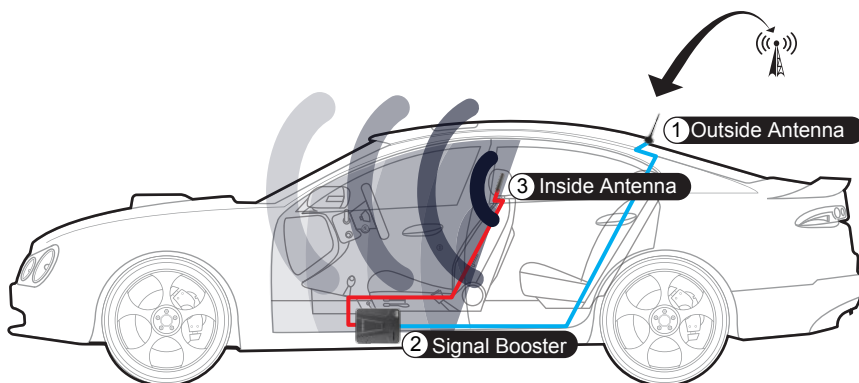

2-Year Warranty

How It Works

Receives Signal

The outside antenna receives voice and data signals from a nearby cell tower.

Boosts Signal

The booster amplifies the outside signals and sends them to the inside antenna.

Distributes Signal

The inside antenna distributes the boosted signals throughout your vehicle and provides better cellular coverage and faster data speeds.

Anytime, Anywhere Boost Your Cell Bars. Stay Connected.