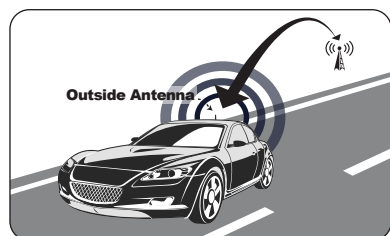

CAR

Cellular Signal Booster

Stop dropped calls. Ensure your connection.

VOLTEX 50 CAR PLUS

American Booster's VOLTEX 50 CAR PLUS provides an advanced solution for boosting your signal and increasing your data speeds anytime, anywhere.

2-Year Warranty

How It Works

Receives Signal

The outside antenna receives voice and data signals from a nearby cell tower.

Boosts Signal

The booster amplifies the outside signals and sends them to the inside antenna.

Distributes Signal

The inside antenna distributes the boosted signals throughout your vehicle and provides better cellular coverage and faster data speeds.

Anytime, Anywhere Boost Your Cell Bars. Stay Connected.