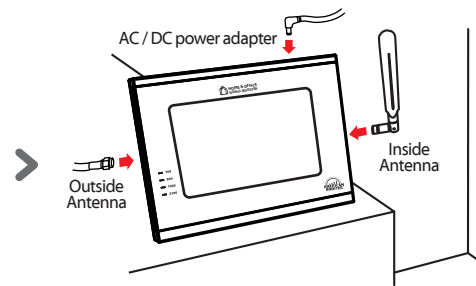

Extends Phone-Battery Life

3G, 4G, LTE Coverage

Easy Installation

HOME Cellular Signal Booster

Stronger signal. Faster data speeds.

How To Install

Mount the Outside Antenna

Install the outside antenna to a pole on the roof of your house. The higher the antenna, the better it receives signals from a nearby cell tower.

Run the Cable to Booster

Connect cable from the outside antenna to the Signal Booster.

Install Signal Booster

Install signal booster at a desired location close to your phone or tablet for an optimal performance.