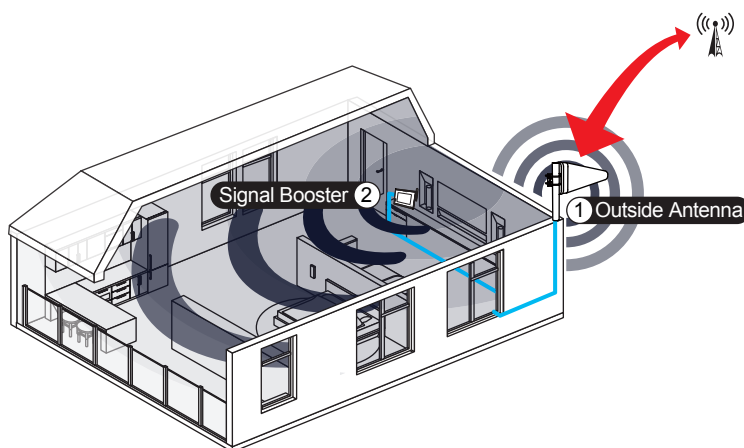

HOME Cellular Signal Booster

Stop dropped calls. Ensure your connection.

HOME 3000

American Booster's HOME 3000 Booster provides an advanced solution for boosting your signal, reducing drop calls and increasing your data speeds.

2-Year Warranty

Signal Booster Home 3000 works with homes up to 3,000 sq. ft. in size.

How It Works

Receives Signal

The outside antenna receives voice and data signals from a nearby cell tower.

Boosts Signal

The signal booster receives the signal from the outside antenna and amplifies the voice and data signals.

Distributes Signal

The boosted signals are distributed inside your home/office providing better cellular coverage and faster data speeds.

Anytime, Anywhere Boost Your Cell Bars. Stay Connected.

American Booster's Benefits

Improves Voice Signals

Reduces Dropped Calls

Boosts Data Speeds

No Additional Monthly Fee

Environmentally Friendly

Supports Multiple Users

Extends Phone-Battery Life

3G, 4G, LTE Coverage

Easy Installation