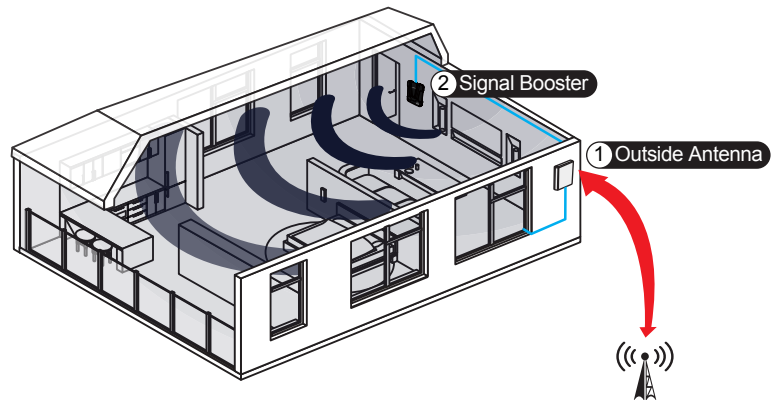

HOME Cellular Signal Booster

Stop dropped calls. Ensure your connection.

HOME 1500

American Booster's HOME 1500 Booster provides an advanced solution for boosting your signal, reducing drop calls and increasing your data speeds.

Signal Booster Home 1500 works with homes up to 1,500 sq. ft. in size.

How It Works

Receives Signal

The outside antenna receives voice and data signals from a nearby cell tower.

Boosts Signal

The signal booster receives the signal from the outside antenna and amplifies the voice and data signals.

Distributes Signal

The boosted signals are distributed inside your home/office providing better cellular coverage and faster data speeds.

Anytime, Anywhere Boost Your Cell Bars. Stay Connected.

American Booster's Benefits

Improves Voice Signals

Reduces Dropped Calls

Boosts Data Speeds

No Additional Monthly Fee

Environmentally Friendly

Supports Multiple Users

Extends Phone-Battery Life

3G, 4G, LTE Coverage

Easy Installation